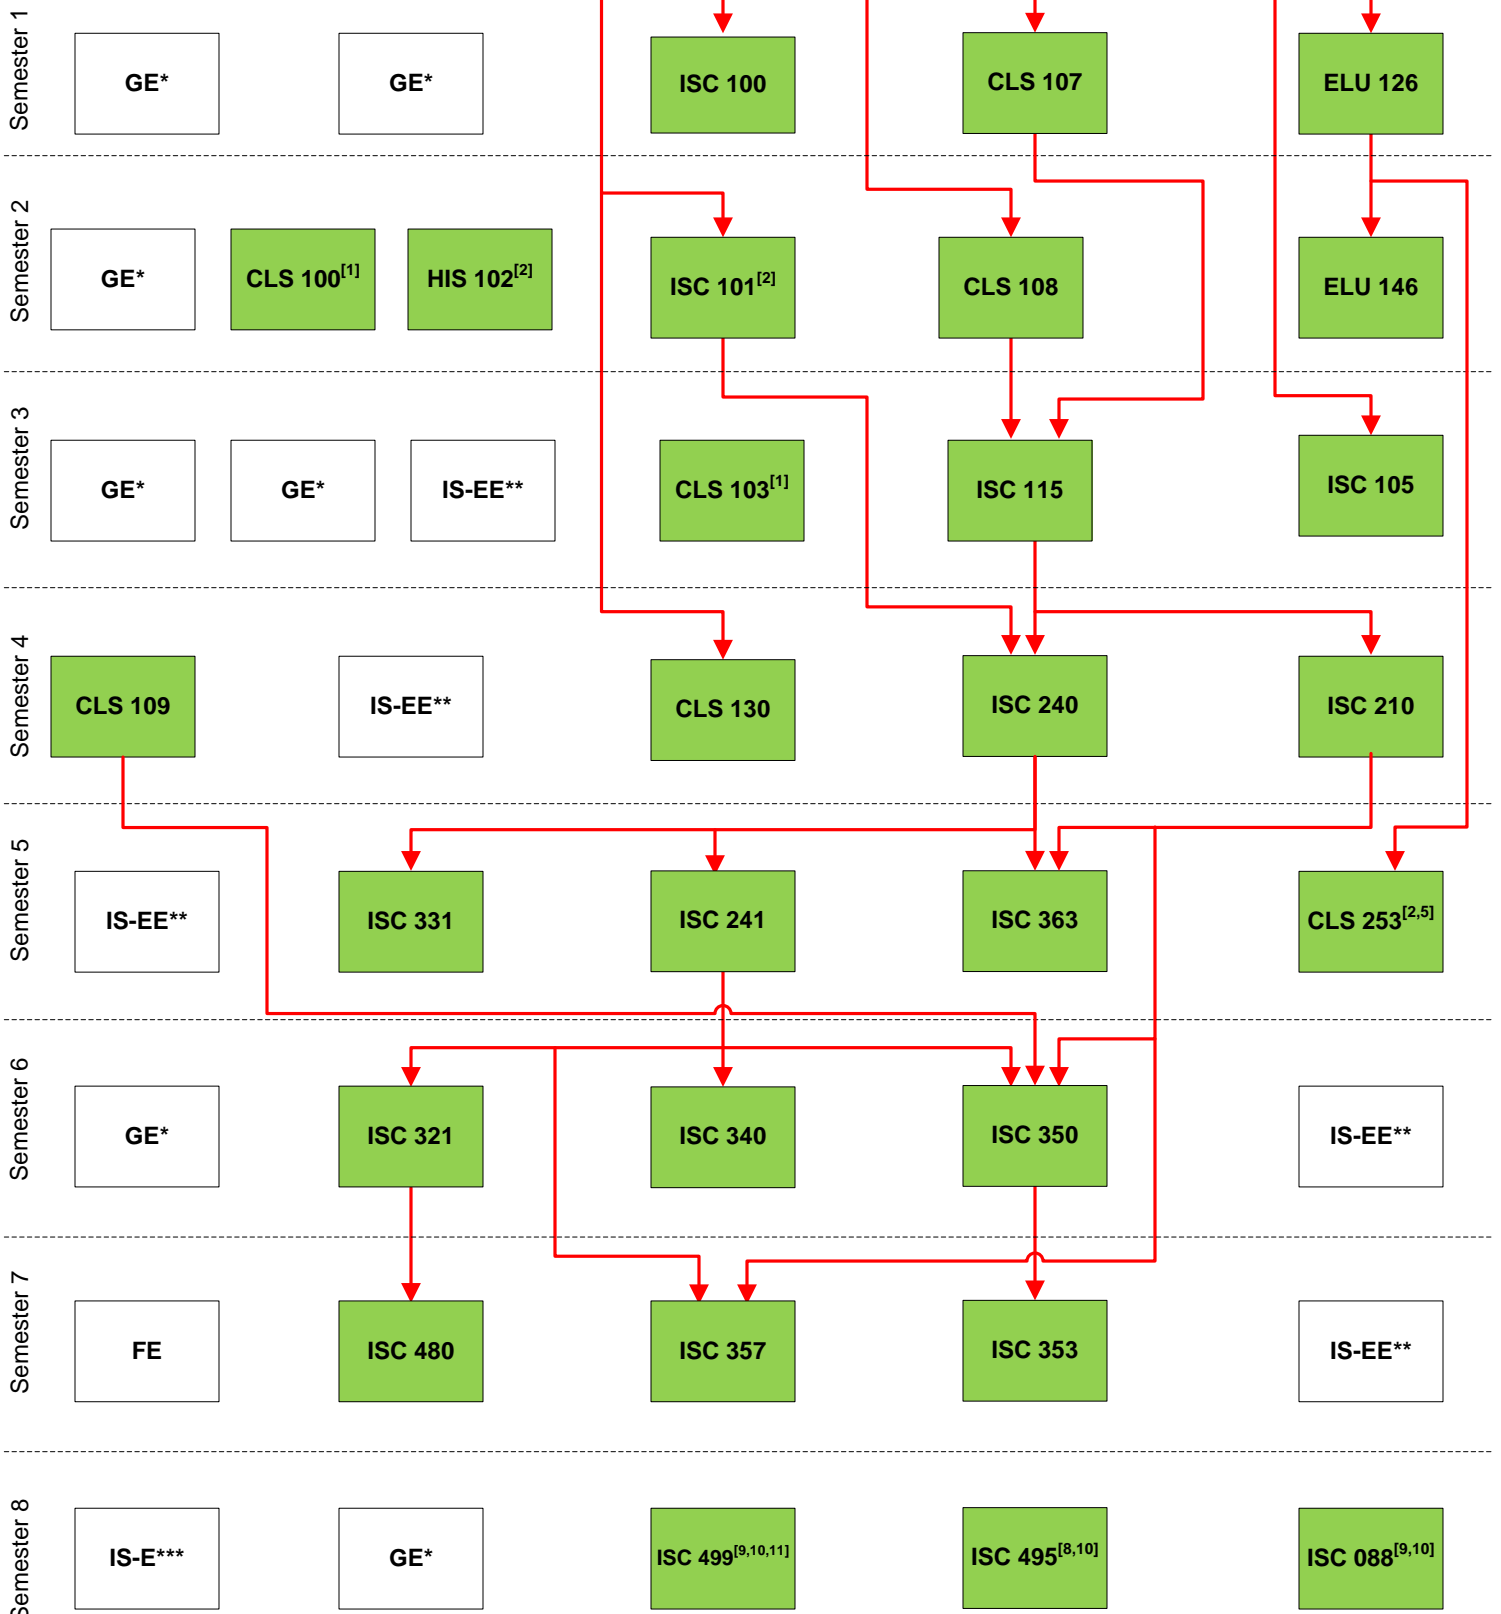

Prerequisite Chart for BS Program

ELU 106: Entry Level English Course – Level 2 or Equivalent

* See Table 1
 ** See Table 2
 *** See Table 3

ELU: English Language Unit
 CLS: College of Life Sciences
 AAD: Art and Design
 FSC: Family Sciences
 ISC: Information Science
 CSL: Communication Science and Languages

[1]: Taught in Arabic Language
 [2]: If this course is chosen as General elective, another course must be selected from the department electives. See Table 3
 [3]: All 15 credits must be selected from one area
 [4]: Required course for ISC students
 [5]: 50 credits minimum

[6]: 60 credits minimum
 [7]: 70 credits minimum
 [8]: 90 credits minimum
 [9]: 100 credits minimum
 [10]: Dept Approval
 [11]: Corequisite with ISC 088

Required Course